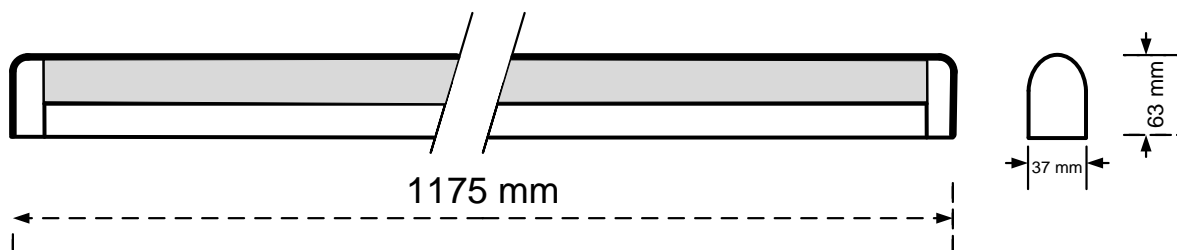

804-160

General Information

Order Code	804-160
Product Description	CYFELCO MIRRORL 1X28W DALI
Application	Store shelves, kitchens, bathrooms, restaurants, vessel cabins, hotel rooms, waiting rooms.
Installation	Ceiling, Wall Surface Mounted Luminaire
Luminaire type	Mirror Light for T5 Lamps
Light Source	T5 Fluorescent Tube
Number of light sources	1 pc (not included)
Gear	Vossloh-Schwabe DALI Electronic Ballast (HF)
Dimming	Dimmable
Standards	2014/30/EU Electromagnetic Compatibility Directive 2014/35/EU Low Voltage Directive
CE mark	Yes
Warranty	X years

Electrical Data

Lamp Power	28 W
Input voltage	220-240 V
Input Frequency	50-60 Hz
Protection class	Class I

Mechanical Characteristics

Housing Material	Sheet steel 0,5mm
Surface Finish	White powder coating (RAL 9003)
Optical Cover	Matt PMMA
Ingress protection code	IP 40
Mechanical impact protection code	IK03
Dimensions LxWxH	1175x37x63 mm

Logistics

Packing	1 pc per resistant carton
Net weight	xx kg
Gross weight	xx kg
Volume	Xx m ³

Dimensional Drawing

ELMASCO INDUSTRIES S.A.

Head Office : 44 K. Palama, 14343 N. Chalkidona, Athens, Greece
 Production Plant : Ag. Adrianos, 21100 Nafplio, Greece
 Email: elmasco@elmasco.eu